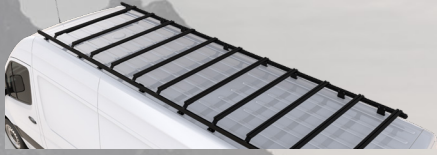

THE SLIMPRO VAN RACK

VERSATILE

- Variable high & low profile slat configuration
- Crossbar slat configuration with side access T-slots
- Easy adjustability of slats for mounting different accessories

MULTIFUNCTIONAL

MODULAR

- Modular construction allows for multiple configurations
- Easily accommodates roof mounted air conditioning units, sky lights and air vents

DURABLE

- Designed and manufactured in South Africa to withstand the harshest climates, ensuring a lifetime of dependability

**FRONT
RUNNER**

↔ DOMETIC

Side-to-side slat configuration with T-slots make for easy installation of various mounting solutions.

Allows for multiple configurations to easily accommodate roof mounted air conditioning units, sky lights and air vents.

Attaches to OEM roof mounting points.
(No drilling required)

High & low profile slat configuration to accommodate various roof heights.

Suitable for most Front Runner top & side-mounted accessories.

Not Pictured: