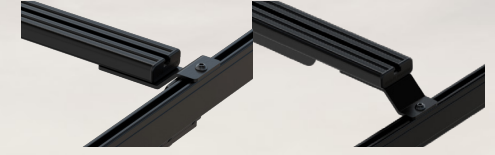

THE SLIMPRO VAN RACK

VERSATILE

- Variable high & low profile slat configuration
- Crossbar slat configuration with side access T-slots
- Easy adjustability of slats for mounting different accessories

MULTIFUNCTIONAL

- Suitable for most Front Runner top & side-mounted accessories
- Compatible with 55+ Front Runner Rack Accessories

LIGHTWEIGHT

- Aluminum construction is 30% lighter than steel on average, maximizing strength-to-weight ratio

**FRONT
RUNNER**

↔ DOMETIC

Side-to-side slat configuration with T-slots make for easy installation of various mounting solutions.

Allows for multiple configurations to easily accommodate roof mounted air conditioning units, sky lights and air vents.

Attaches to OEM roof mounting points.
(No drilling required)

High & low profile slat configuration to accommodate various roof heights.

Suitable for most Front Runner top & side-mounted accessories.

Not Pictured: