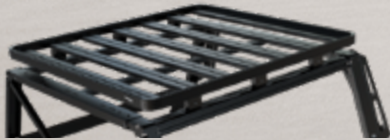

USER-FRIENDLY

- Easily accessible accessory mounting options to make any truck ready for adventure at a moment's notice
- Expertly engineered mounting brackets make for easy and secure installation

**FRONT
RUNNER**

↔ **DOMETIC**

Torsional stresses are countered by cross bracing the system, while the fixed top bars ensures maximum structural integrity.

The Pro Bed Rack System is secured over the load bed using Front Runner's vehicle-specific mounting brackets that secures the system to existing factory mounting points. Drilling may be required.

Integrated top mounting T-slots allow for the addition of a Slimline II Roof Rack that easily accommodates 55+ additional accessories.

Side mount functionality allows for several accessories to be fitted in multiple configurations.