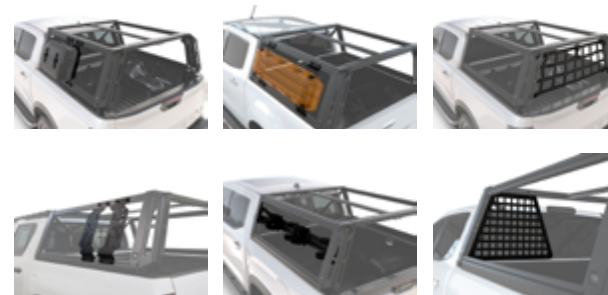

PRO BED RACK-SPECIFIC ACCESSORIES

ROOF RACKS | ACCESSORIES | ADVENTURE GEAR