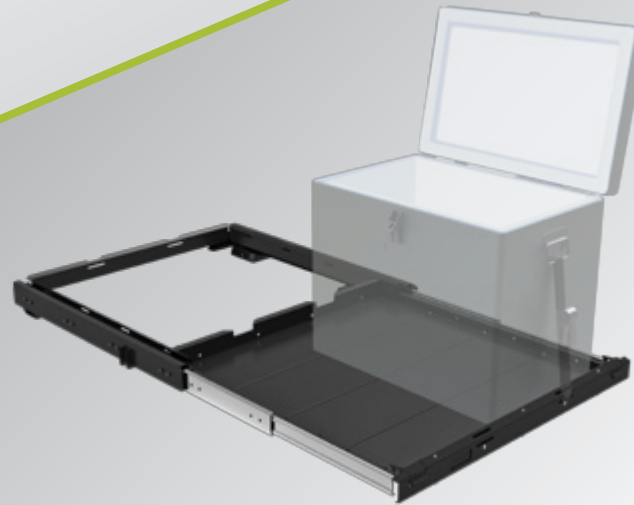

Smart Storage Solutions for the World's Toughest Adventures | Get Ahead Of The Pack

FIXED DRAWERS

Rugged and innovatively engineered drawer systems that blend seamlessly with your car's interior. A must have feature for any adventurer needing more space and organization.

- No drilling required*
- Locks for security.
- Hold-Open feature*
- Smooth operation.
- Easy installation and removal.
- Powder coated for durability.
- Made from mild steel, lightweight aluminum and plywood.
- Vehicle specific deck completion sets, ensure a perfect fit.
- Tie Down Ring system, works great with our Stratchits.

*Model specific option.

FLAT ROLLER DRAWERS

Make it come to you. Simply slide out heavy goods from your load area in one smooth motion with industrial grade low-profile roller-slides.

- Easily fitted to load area.
- Heavy Duty.
- No drilling required*
- Smooth operation.
- Easy access to your gear.
- Extends 100% from the anchored base.
- Made from mild steel.
- Powder coated for durability.
- Industrial strength roller slides.
- Can be mounted on top of our other drawer systems*

*Model specific option.

REMOVABLE BOX DRAWERS

Organize and arrange your gear into separate removable compartments using stackable Wolf Packs or Cub Boxes.

- Quick and easy fitment.
- No drilling required*
- Smooth operation.
- Locks for security*
- Powder coated for durability.
- Modular convenience for a more organized campsite.
- Push-to-latch system, makes it easy to close*
- Industrial strength sliding mechanisms.
- Removable side and rear decks for additional storage.
- Vehicle specific deck completion sets, ensure a perfect fit.
- Tie Down Ring system, works great with our Stratchits.
- Made from mild steel, lightweight aluminum and plywood.