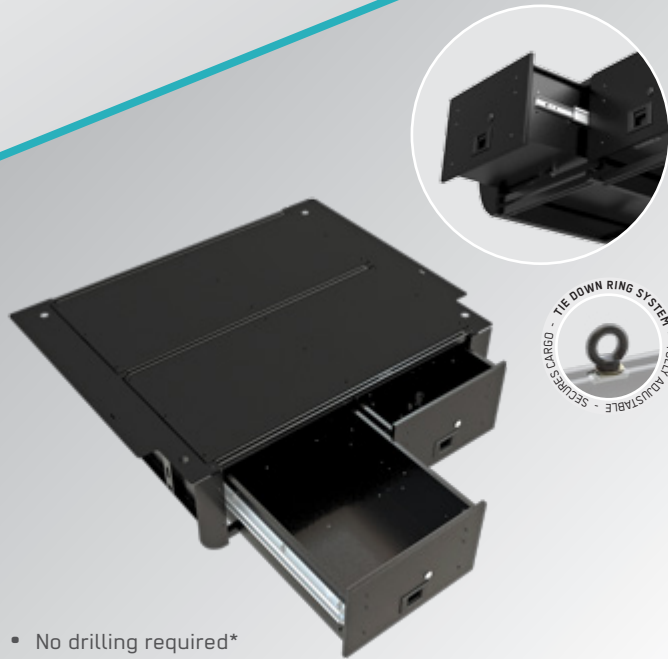

MORE SPACE. MORE ORGANIZED.

Front Runner's unique drawer storage systems are precision engineered and crafted from the finest industrial strength materials to bring you convenient solutions that cater to all your vehicle storage needs.

- No drilling required*
- Locks for security.
- Hold-Open feature*
- Smooth operation.
- Easy installation and removal.
- Powder coated for durability.
- Made from mild steel, lightweight aluminum and plywood.
- Vehicle specific deck completion sets, ensure a perfect fit.
- Tie Down Ring system, works great with our Stratchits.

*Model specific option.

FLAT ROLLER DRAWERS

Make it come to you. Simply slide out heavy goods from your load area in one smooth motion with industrial grade low-profile roller-slides.

- Easily fitted to load area.
- Heavy Duty.
- No drilling required*
- Smooth operation.
- Easy access to your gear.
- Extends 100% from the anchored base.
- Made from mild steel.
- Powder coated for durability.
- Industrial strength roller slides.
- Can be mounted on top of our other drawer systems*

*Model specific option.

REMOVABLE BOX DRAWERS

Organize and arrange your gear into separate removable compartments using stackable Wolf Packs or Cub Boxes.

- Quick and easy fitment.
- No drilling required*
- Smooth operation.
- Locks for security*
- Powder coated for durability.
- Modular convenience for a more organized campsite.
- Push-to-latch system, makes it easy to close*
- Industrial strength sliding mechanisms.
- Removable side and rear decks for additional storage.
- Vehicle specific deck completion sets, ensure a perfect fit.
- Tie Down Ring system, works great with our Stratchits.
- Made from mild steel, lightweight aluminum and plywood.