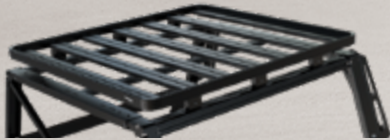

↔ DOMETIC

Torsional stresses are countered by cross bracing the system, while the fixed top bars ensures maximum structural integrity.

The Pro Bed Rack System is secured over the tub using Front Runner's vehicle-specific mounting brackets that secures the system to existing factory mounting points. Drilling may be required.

Integrated top mounting T-slots allow for the addition of a Slimline II Roof Rack that easily accommodates 55+ additional accessories.

Side mount functionality allows for several accessories to be fitted in multiple configurations.