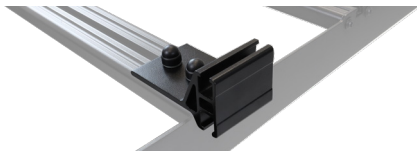

LIGHTWEIGHT

- Aluminum construction is 30% lighter than steel on average, maximizing strength-to-weight ratio

DURABLE

- Designed and manufactured in South Africa to withstand the harshest climates, ensuring a lifetime of dependability

**FRONT
RUNNER**

↔ **DOMETIC**

Easily add on the Slimsport Side Mount Accessory Bracket for use with most of Front Runner's side mount accessories (sold separately)

Effortlessly access cargo with the Handle/Light Slimsport Rack Bracket (sold separately)

Integrated mounting feet on side rails and additional brace brackets add strength and security

Compatible with the Front Runner 40" LED Light Bar through use of the Slimsport Rack 40" Light Bar Wind Fairing